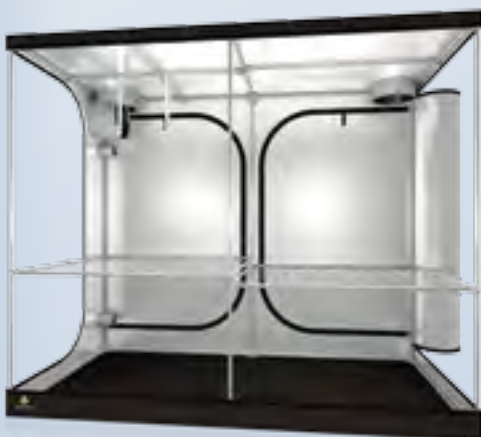

25 x T19-E

12 x T19-D

8 x C19-Y

8 x C19-SB

8 x C19-H

6 x C19-L

4 x C19-K

2xWebIT120